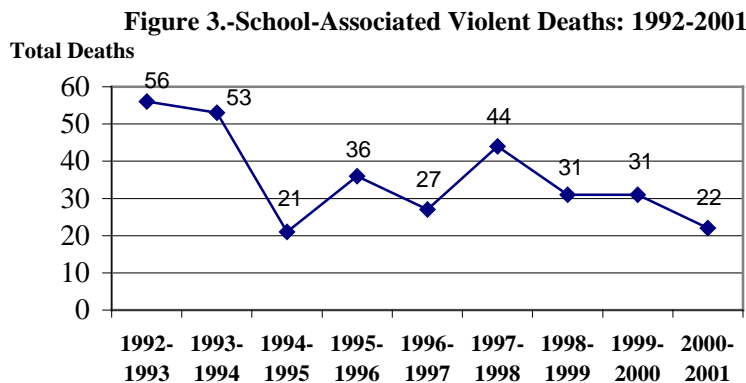

SSID Fact Sheet

School Crime Statistics

Although statistics indicate a decrease in school crime since 1993-1994, more than 2.7 million school crimes were committed in 1998 (Figure 1).

A vast majority of school-related crimes were theft and simple assault. However, nine percent of school crimes—more than a quarter of a million—were serious violent crimes including murder, rape, sexual assault, robbery, and aggravated assault (Figure 2).

Figure 2.- 1998 School-Related Crimes

Despite widespread media coverage, school-related violent deaths are rare events that have declined annually since 1997-1998 (Figure 3).

Sources: Figures 1 and 2 are from the US Department of Education, National Center for Education Statistics, Indicators of School Crime and Safety 2000, October 2000. Figure 3 is from the National School Safety Center, School Associated Violent Deaths Report.