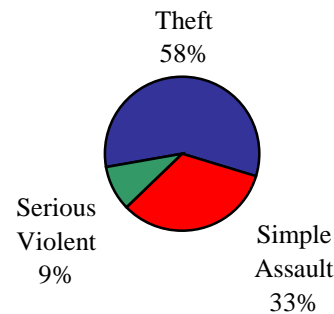

SSID Fact Sheet

School Crime Statistics

Although statistics indicate a decrease in school crime since 1993-1994, more than 2.7 million school crimes were committed in 1998 (Figure 1).

A vast majority of school-related crimes were theft and simple assault. However, nine percent of school crimes—more than a quarter of a million—were serious violent crimes including murder, rape, sexual assault, robbery, and aggravated assault (Figure 2).

Figure 2.- 1998 School-Related Crimes

Despite widespread media coverage, school-related violent deaths are rare events that have declined annually since 1997-1998 (Figure 3).

Sources: Figures 1 and 2 are from the US Department of Education, National Center for Education Statistics, Indicators of School Crime and Safety 2000, October 2000. Figure 3 is from the National School Safety Center, School Associated Violent Deaths Report.